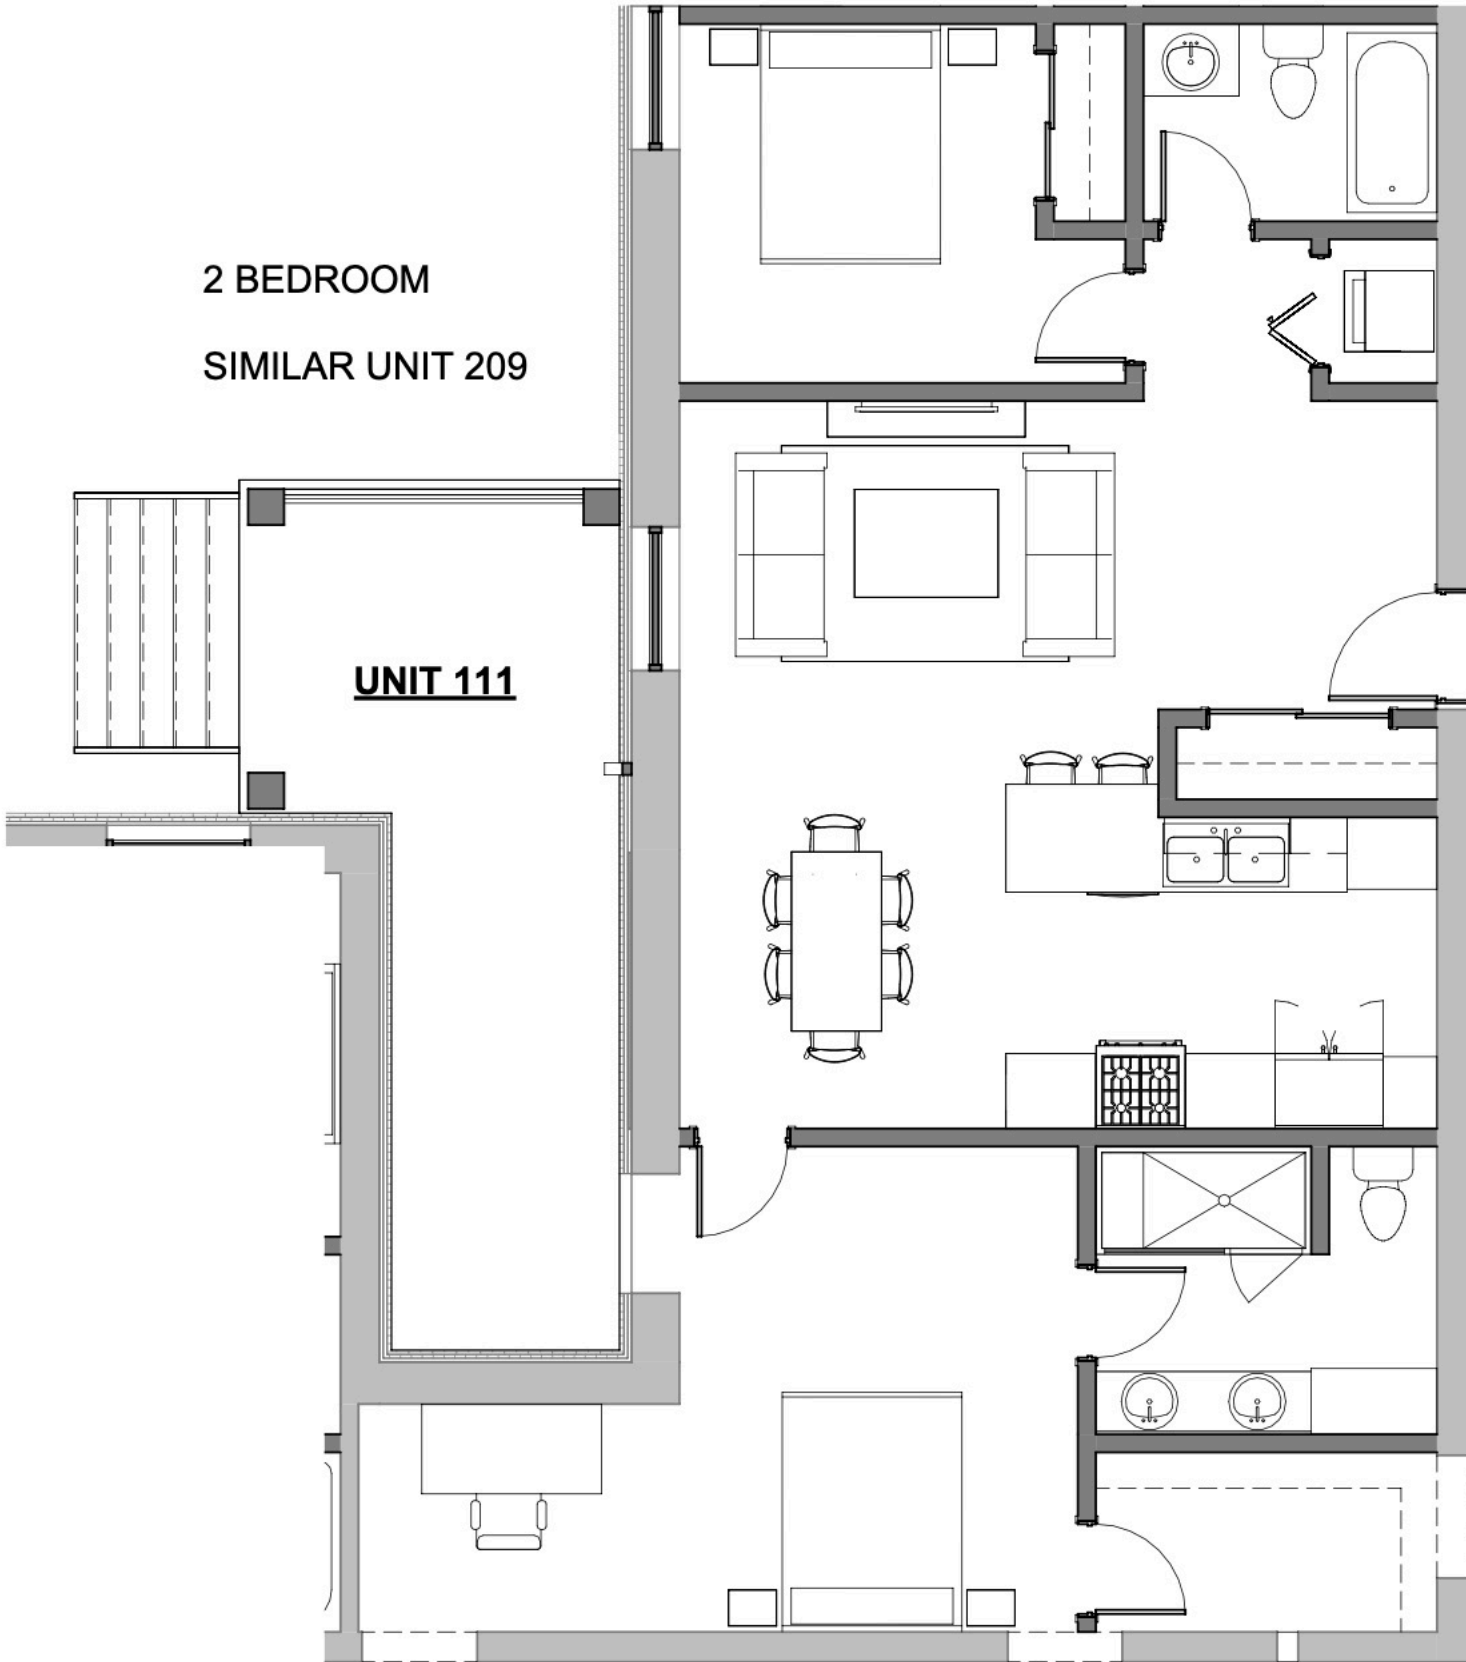

2 BEDROOM

SIMILAR UNIT 209

UNIT 111

2 BEDROOM - UNIT 111

1/8" = 1'-0"

1