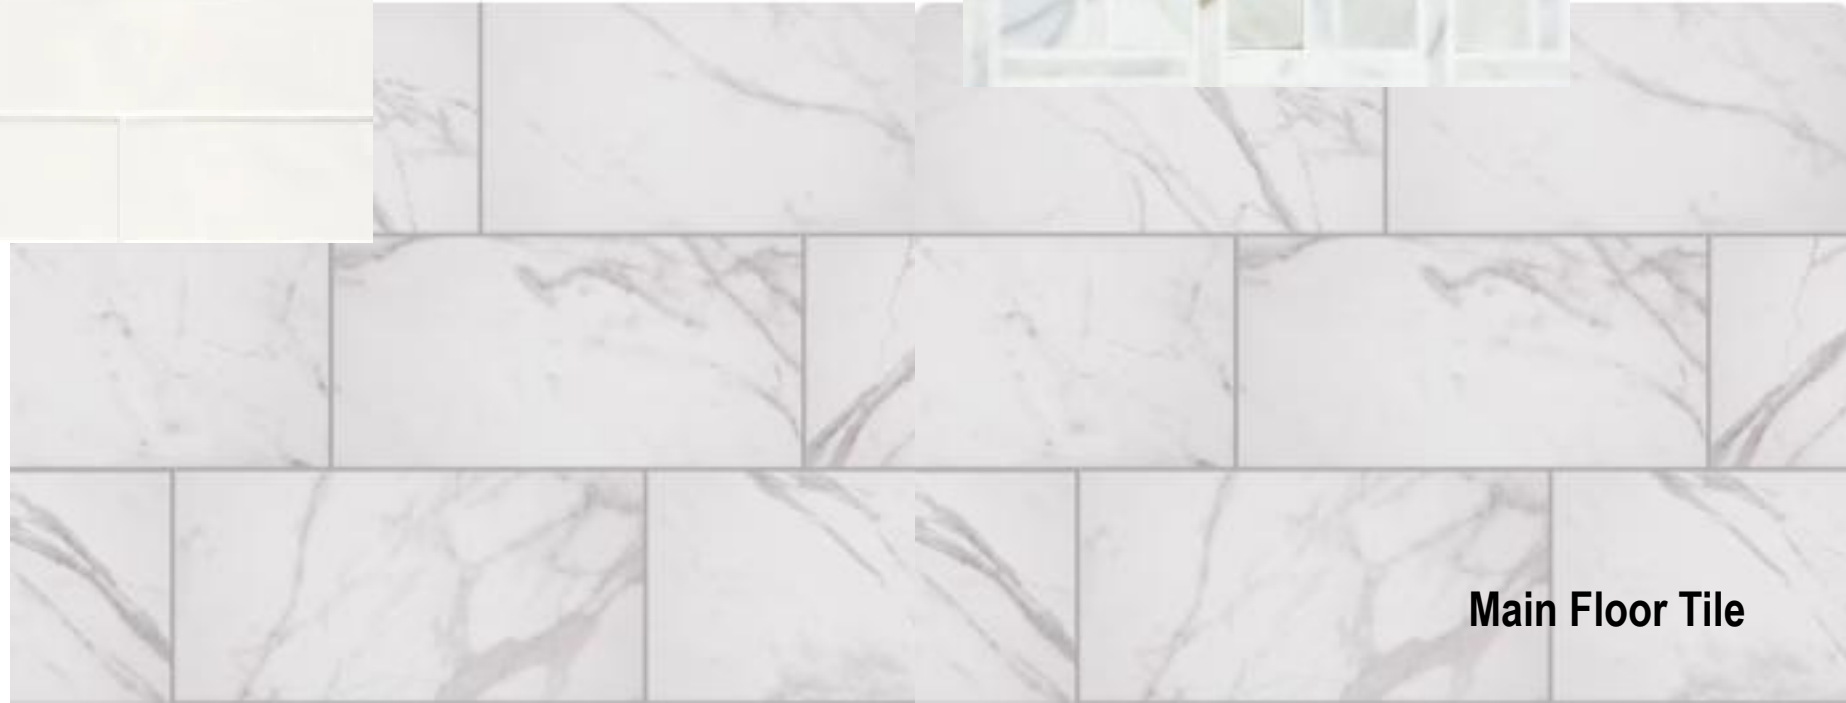

Cabinet Hardware

Door Style & Color

Mirror w/ 1-1/2" Bevel Strips

Quartz Countertop

Primary Bath Tile

Shower Wall Tile

Shower Floor Tile

Main Floor Tile